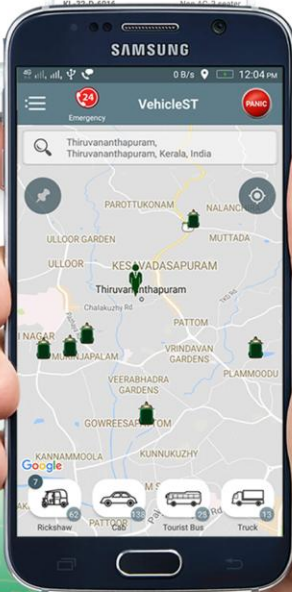

**VehicleST**  
Find Anywhere. Nearest Vehicle

# One Touch Solution for Complete Travel & Transportation Needs

**Safety to Our Users - Panic button**

[www.vehiclest.com](http://www.vehiclest.com)

- ◆ Real time bidding and Booking Platform.
- ◆ Emergency and Utility services in single click.
- ◆ Call and Book all kind of Vehicles across Kerala.
- ◆ Weekend leisure trip - Houseboat in one touch.
- ◆ Road assistance and Utility vehicles near to you.
- ◆ Smart Parking near to your location.
- ◆ Digital travel guide.
- ◆ Contextual indoor navigation.
- ◆ Augmented City
- ◆ Mobility contextual pre-advice.
- ◆ Public transportation social listening.
- ◆ Emergency contacts near to you.

**ANGAMALY**  
INKEL Tower 1,1st Floor  
KSIDC Starup Zone  
Angamaly,Ernakulam,Kerala  
Pin:683573

**VehicleST**  
Find Anywhere. Nearest Vehicle

SCAN FOR  
DOWNLOAD  
VEHICLEST  
APPLICATION